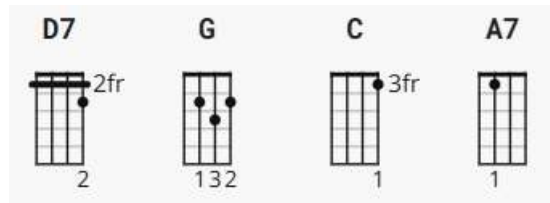

Act Naturally

by [The Beatles](#)

9/7/2024

Difficulty: beginner

Tuning: [E A D G B E](#)

Key: G

Capo: no capo

Timing: 4/4

Chords

Guitar

Ukulele

Piano

Strumming