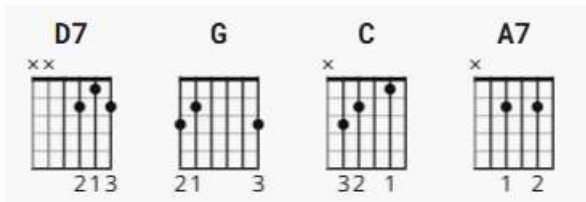

Act Naturally

by [The Beatles](#)

9/7/2024

Difficulty: beginner

Tuning: [E A D G B E](#)

Key: G

Capo: no capo

Timing: 4/4

Chords

Guitar