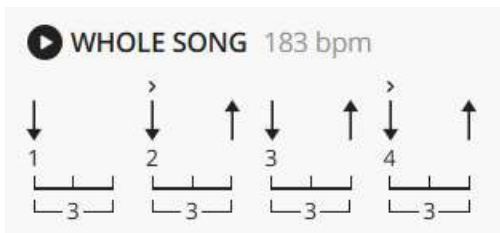

Act Naturally

by [The Beatles](#)

9/7/2024

Difficulty: beginner

Tuning: [E A D G B E](#)

Key: G

Capo: no capo

Timing: 4/4

Chords

Guitar

Ukulele

Piano

Strumming